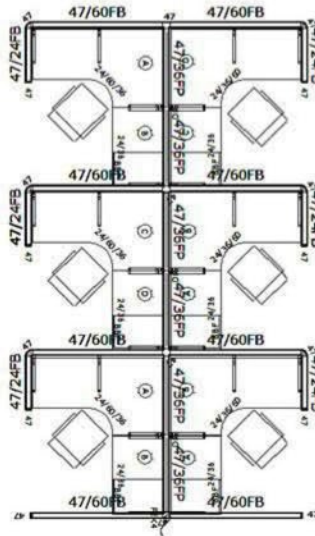

O₂TM Series Corporate Office Furniture

Available in Newly Remanufactured, Pre-Owned or Brand New!

3 In-Line

6 Pack

Size: 5' x 6' x 47"

1-888-442-8242

cubicles.com