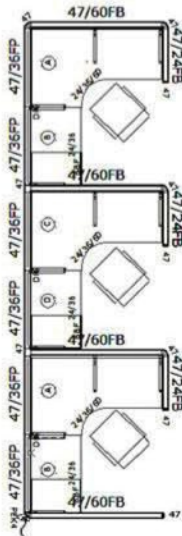

O₂TM Series Corporate Office Furniture

Available in Newly Remanufactured, Pre-Owned or Brand New!

3 In-Line

6 Pack

Size: 5' x 6' x 47"

1-888-442-8242

cubicles.com