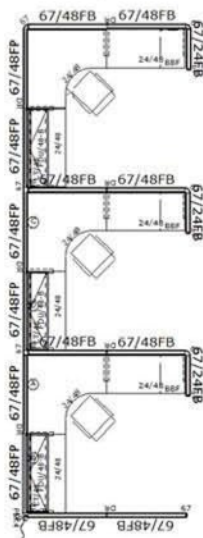

O₂TM Series Corporate Office Furniture

Available in Newly Remanufactured, Pre-Owned or Brand New!

3 In-Line

6 Pack

Size: 8' x 8' x 67"

1-888-442-8242

cubicles.com