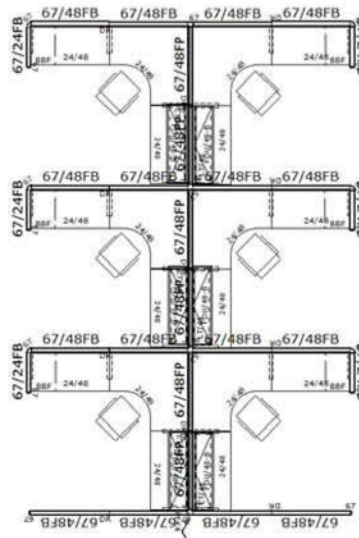

O₂TM Series Corporate Office Furniture

Available in Newly Remanufactured, Pre-Owned or Brand New!

3 In-Line

6 Pack

Size: 8' x 8' x 67"

1-888-442-8242

cubicles.com