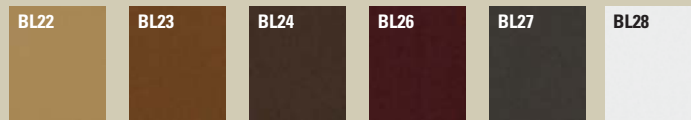

11730B

Luxhide* Executive Chair - Contemporary Office Chairs

Shown in
BL20 Black Luxhide*

- Black Luxhide upholstery with mock leather trim
- Pneumatic seat height adjustment
- Chrome arms (arms can be removed at user's discretion to achieve a sleek look)
- Single position tilt lock with swivel tilt mechanism and tilt tension adjustment
- Concealed frame with polished aluminum base and twin wheel carpet casters
- Soft casters (10700) are available
- Dimensions: 23.5w x 24.5d x 40h
 Seat Height: 17.5" - 21.5"
 Seat Width: 21"
 Seat Depth: 17.5"
 Back Width: 20"
 Back Height: 21"
 Arm Height: 7.5"

Shown in
BL20 Black Luxhide*

Shown in
BL20 Black Luxhide*

Textiles

Stocked Luxhide*

BL20 Black

Available Luxhide*

BL22 Parchment, BL23 Saddle, BL24 Dark Brown, BL26 Burgundy, BL27 Charcoal, BL28 White

In addition to the stocked Luxhide* (BL20 Black), this chair can be upholstered using other Luxhide* colors. An upcharge applies.

Ergonomic Features

TENSION ADJUSTMENT

CHAIR TILT LOCK

SEAT HEIGHT ADJUSTMENT

WATERFALL SEAT EDGE

PROPERLY CONTOURED CUSHIONS

CENTER-TILT MOVEMENT

* Luxhide is a bonded leather consisting of 15% leather fibers and 85% other materials.