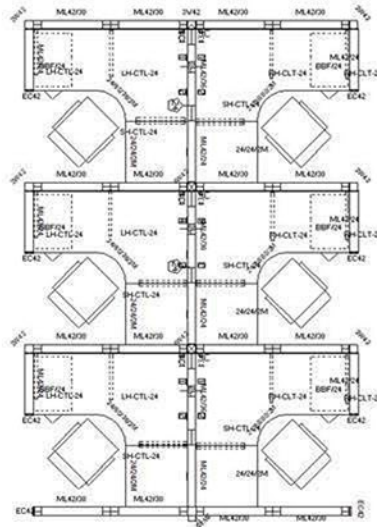

Matrix Cubicle Systems

1-888-442-8242

3 In-Line

6 Pack

Size: 5' x 5' x 42"

 cubicles.com