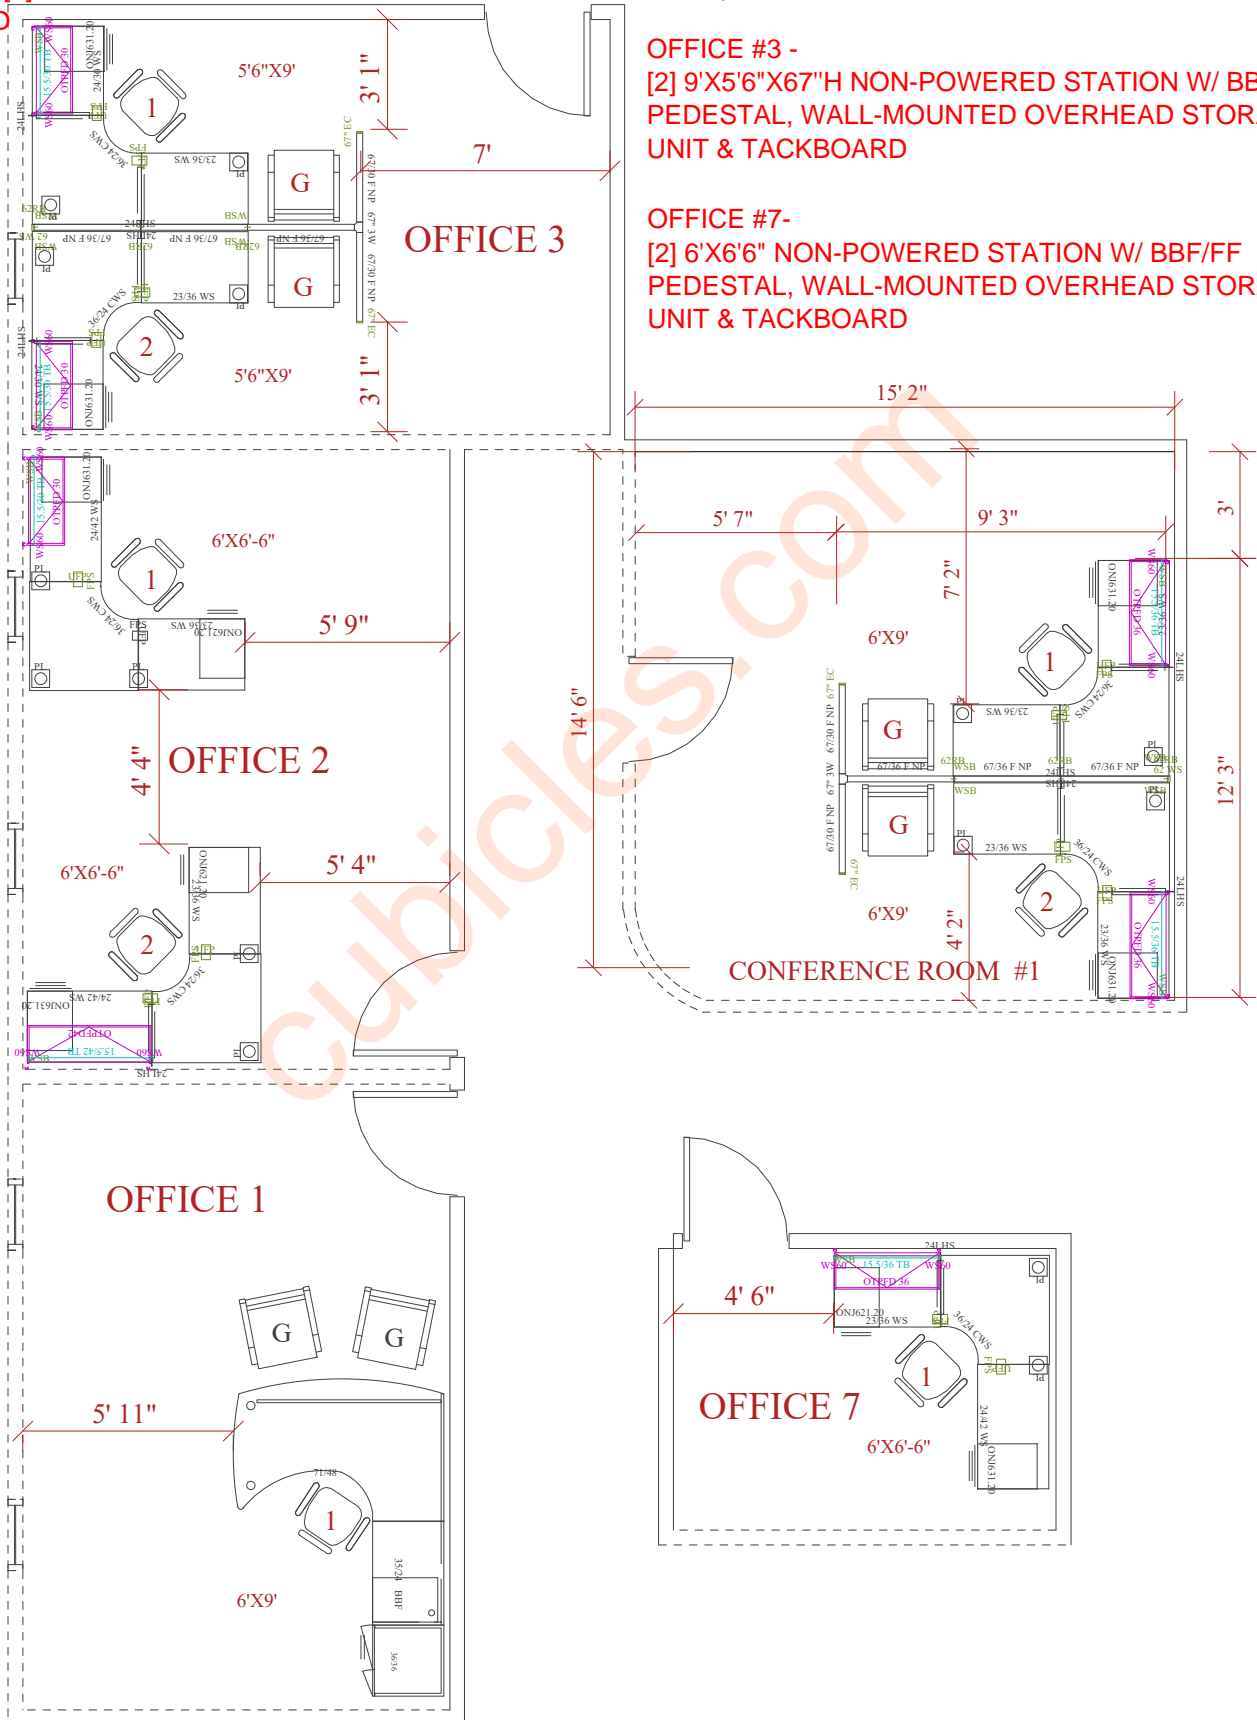

O2 MODERN PANEL SYSTEM OFFICE SOURCE TABLE AND CHAIRS 2D LAYOUT

CONFERENCE ROOM #1-

[2] 9'X6'X67"H NON-POWERED STATION W/ BBF PEDESTAL, WALL-MOUNTED OVERHEAD STORAGE UNIT & TACKBOARD

OFFICE #1 - [1] 6'X9' OFFICE DESK WITH BBF PEDESTAL AND STORAGE WARDROBE

OFFICE #2 - [2] 6'X6' NON-POWERED STATION W/ BBF/FF PEDESTAL, WALL-MOUNTED OVERHEAD STORAGE UNIT & TACKBOARD

OFFICE #3 -

[2] 9'X5'6"X67"H NON-POWERED STATION W/ BBF PEDESTAL, WALL-MOUNTED OVERHEAD STORAGE UNIT & TACKBOARD

OFFICE #7-

[2] 6'X6'6" NON-POWERED STATION W/ BBF/FF PEDESTAL, WALL-MOUNTED OVERHEAD STORAGE UNIT & TACKBOARD

O2 MODERN PANEL SYSTEM OFFICE SOURCE TABLE AND CHAIRS 2D LAYOUT

CONFERENCE ROOM #2 -

[1] 4'X12' CONFERENCE TABLE + [10] CONFERENCE ROOM CHAIRS

BOTTOM OFFICE - TOTAL OF [3] STATIONS

[1] 6'X6'X67"H NON-POWERED STATION WITH BBF/FF PEDESTAL & WALL-MOUNTED OVERHEAD STORAGE UNIT

[1] 6'X6'6"X67"H NON-POWERED STATION WITH BBF/FF PEDESTAL & WALL-MOUNTED OVERHEAD STORAGE UNIT