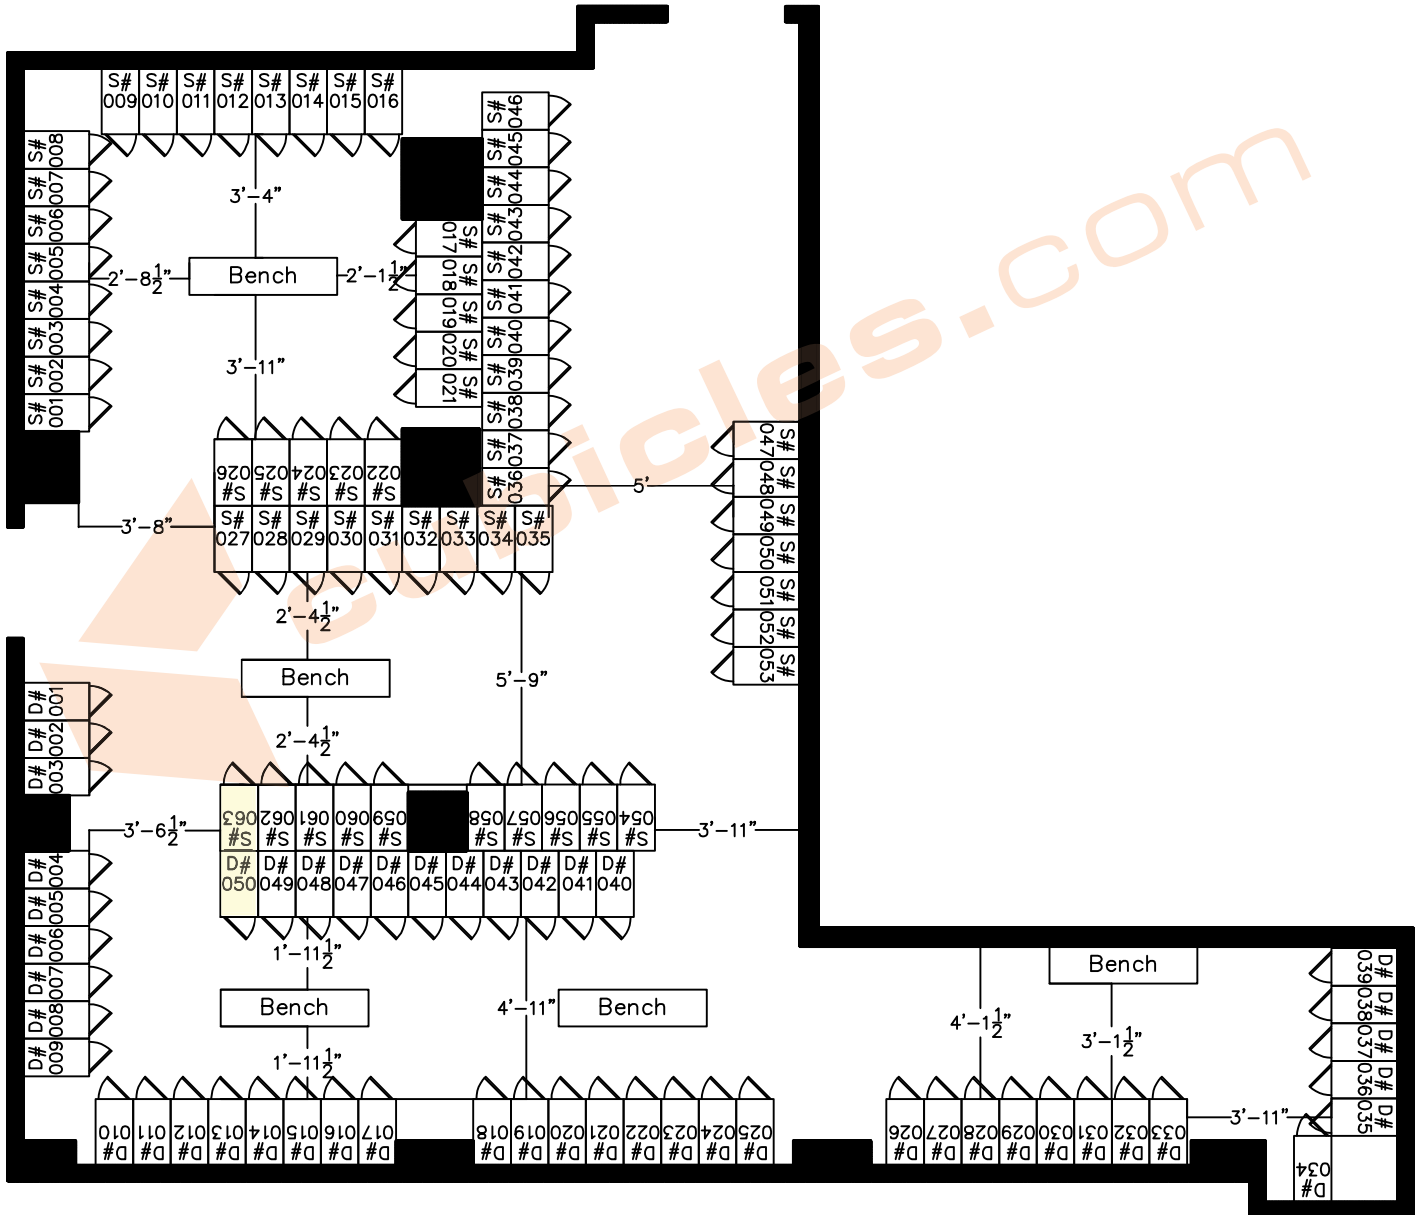

Men's Locker Room

Locker Count: Total 113 Units

Singles = 63

Doubles = 100 (50 Units)

MENS LOCKER ROOM