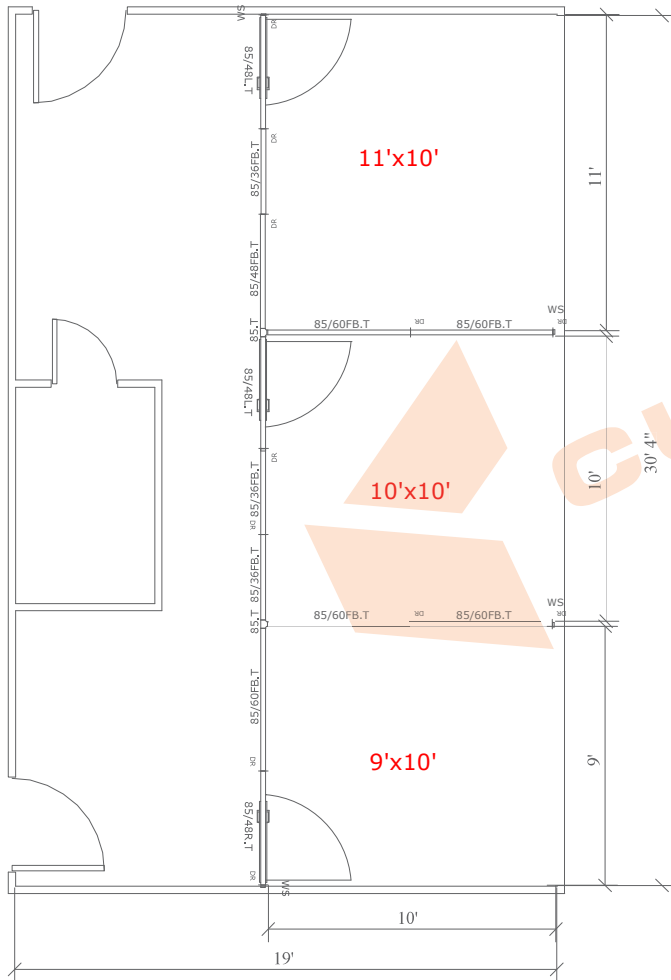

## 2D OVERALL

### MODULAR WALLS

(1) 11'X10'X85"H MODULAR WALLS

(1) 10'X10'X85"H MODULAR WALLS

(1) 9'X10'X85"H MODULAR WALLS

FINISHES:  
FABRIC: TBD  
PAINT/BASE: TBD

85"H FABRIC PANELS

85"H DOORS

## 3D OVERALL